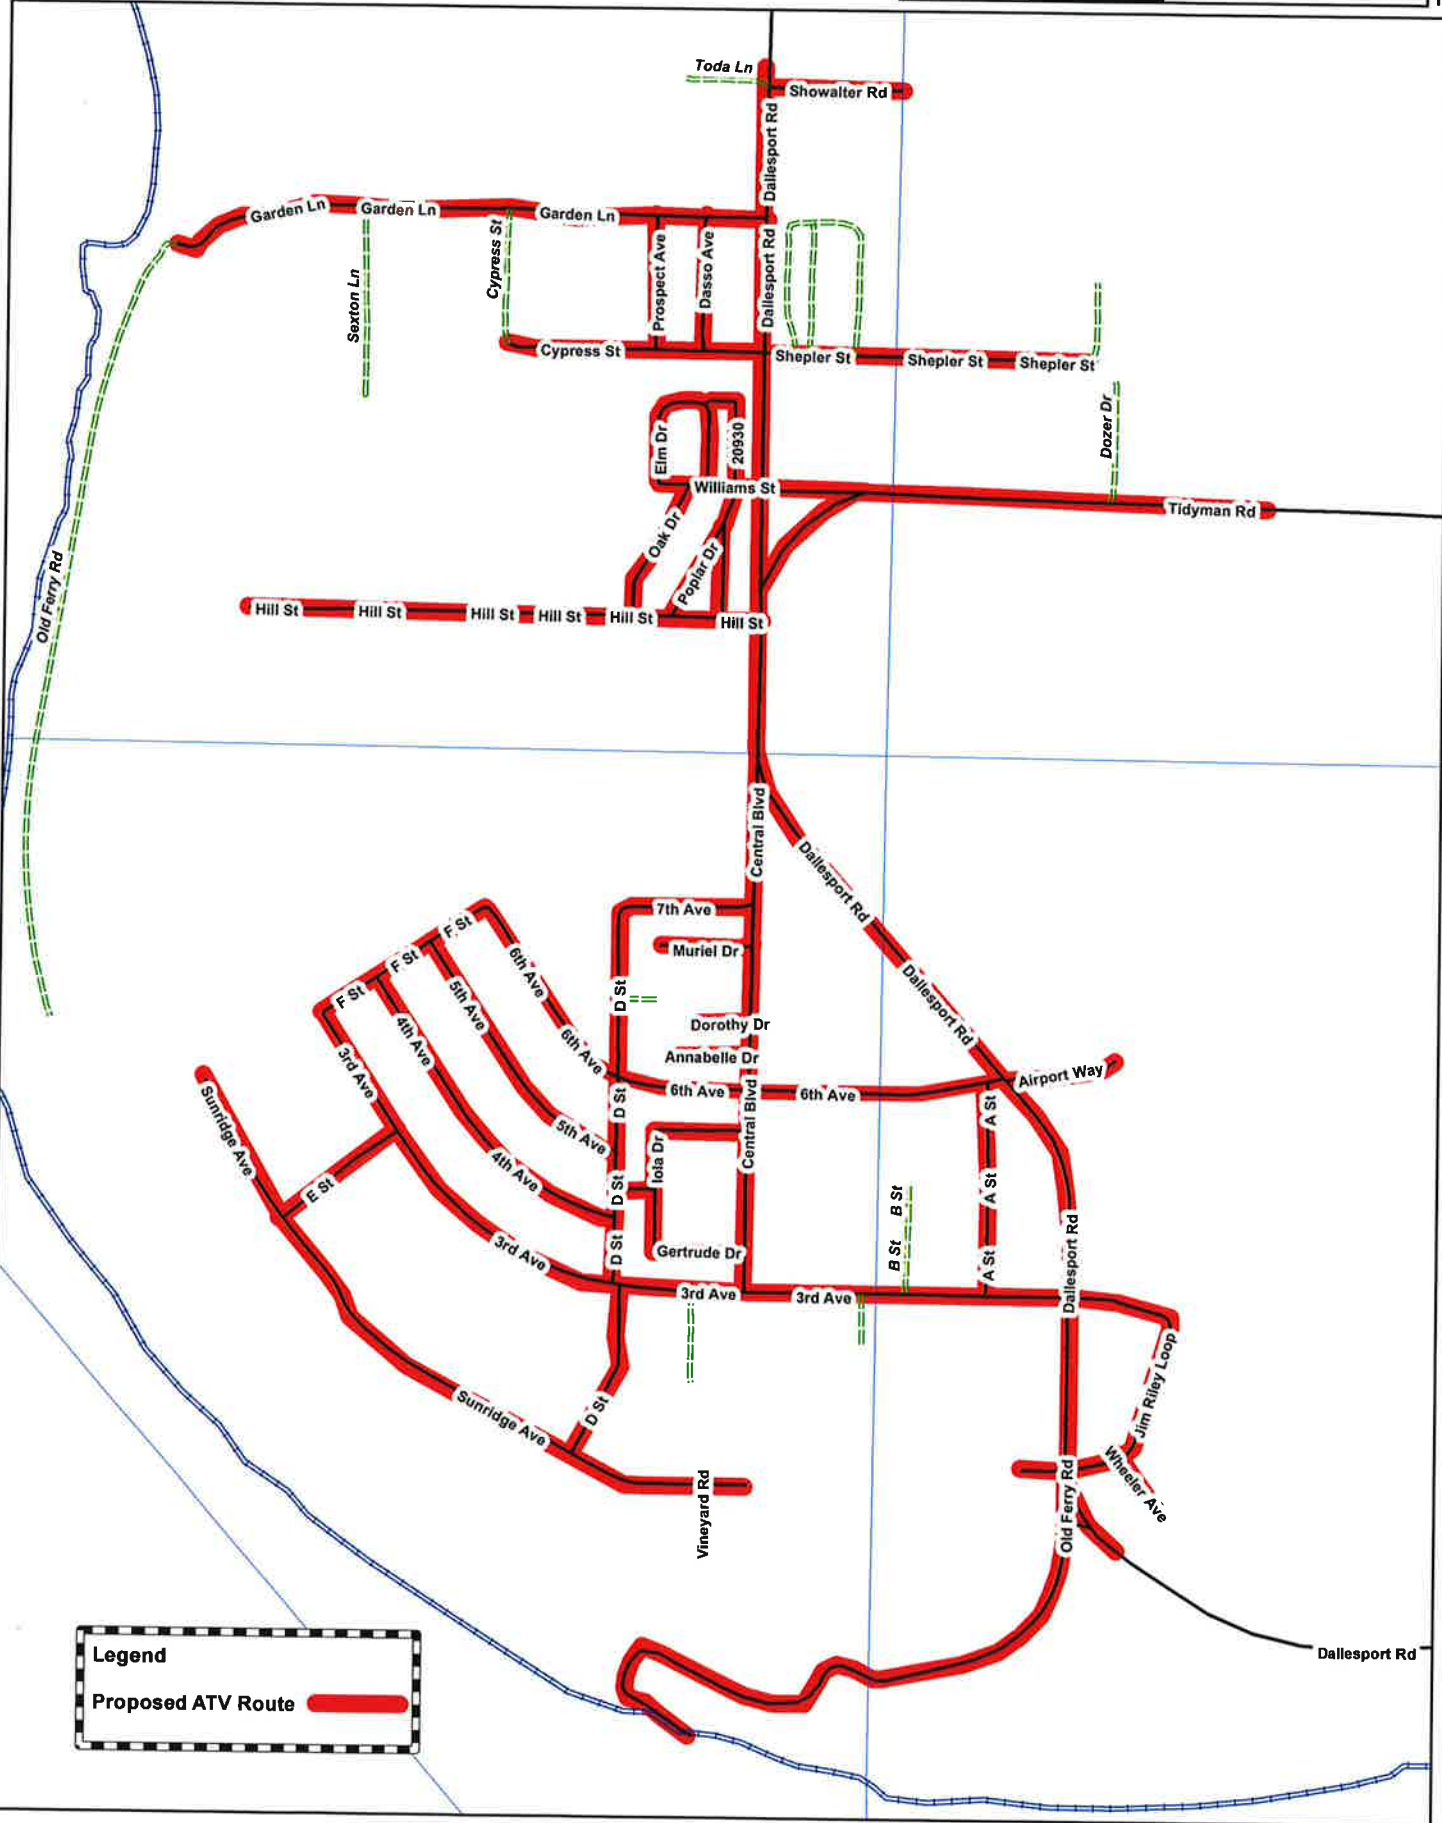

PRELIMINARY

Dallesport Area ATV Vicinity Map

Legend

Proposed ATV Route 